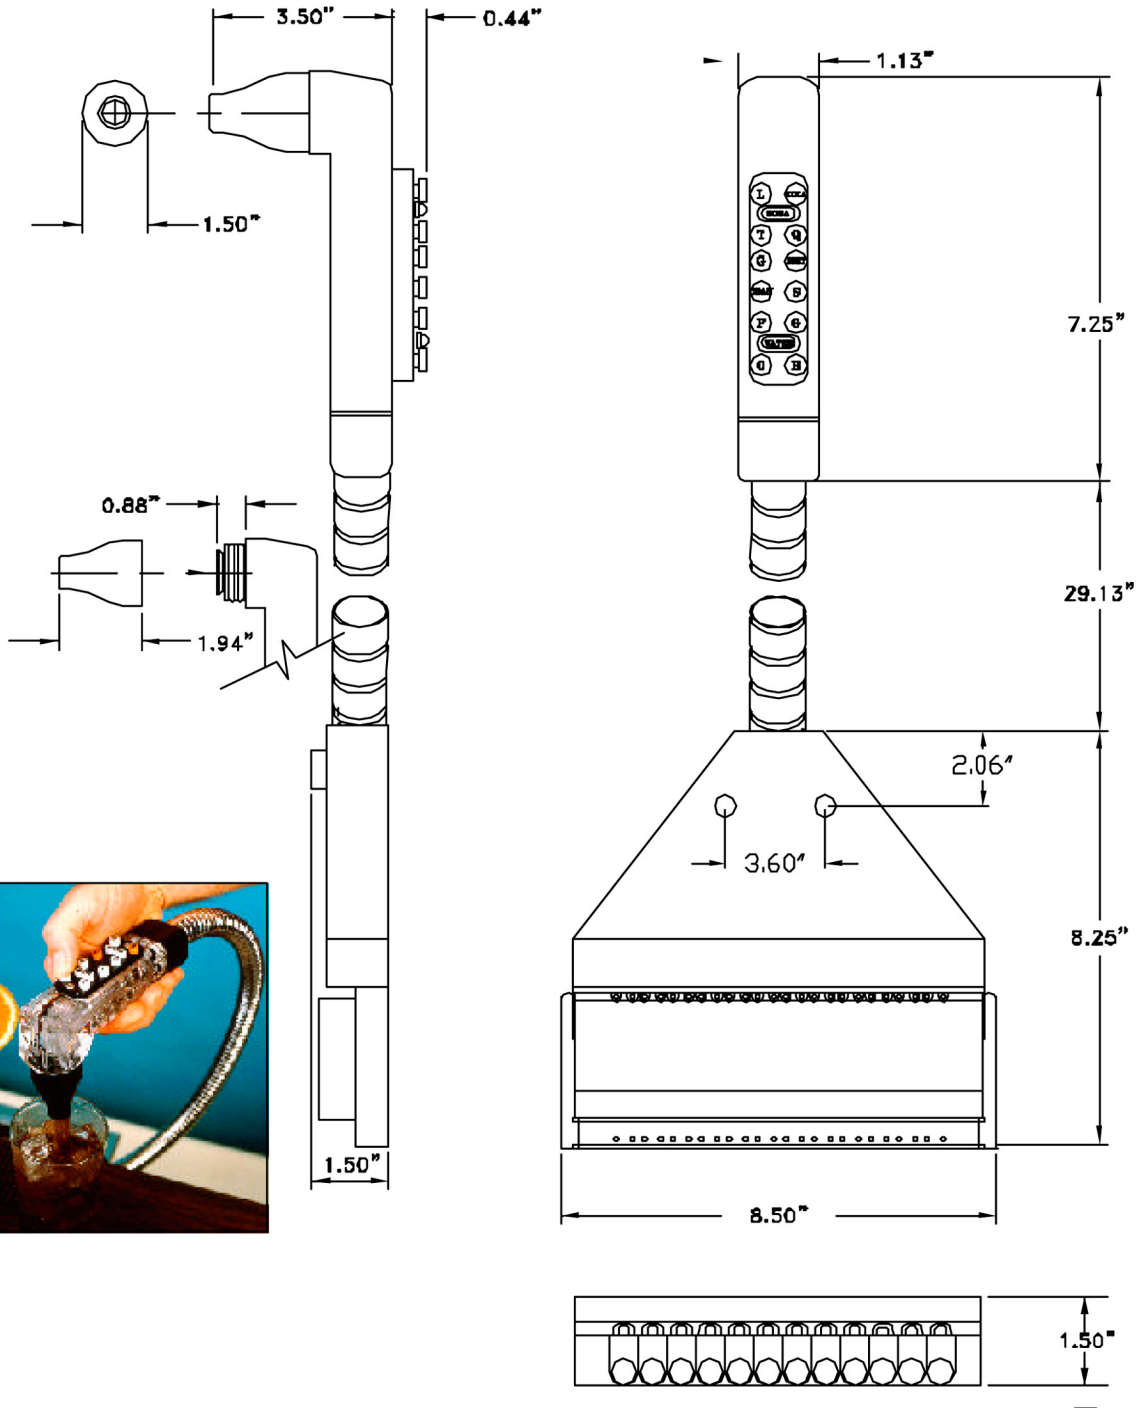

Wunder - Bar

Food & Beverage
Dispensing Systems

JOB:

ITEM#:

MODEL:

WBM-14660

14 BUTTON, STANDARD
DISPENSER

Multi-Flow Dispensers